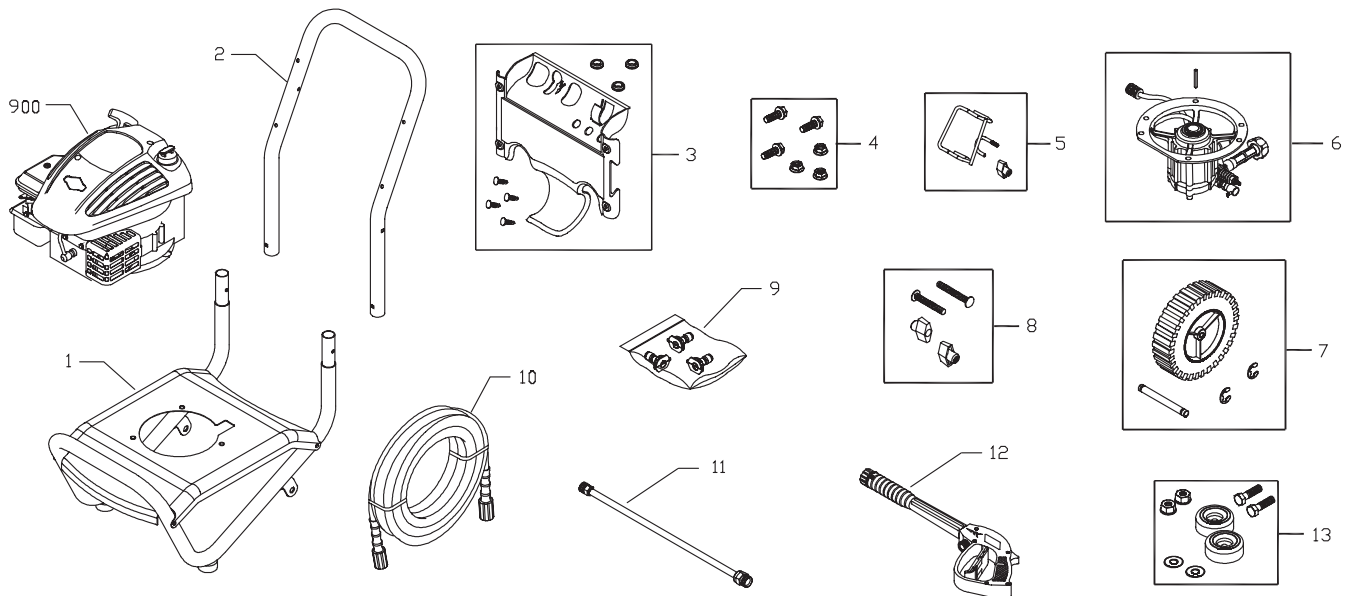

**Briggs & Stratton Power Products Group, LLC
Jefferson, Wisconsin, U.S.A.**

Exploded Views and Parts List

EXPLODED VIEW AND PARTS LIST — MAIN UNIT

Item	Part #	Description
1	201560GS	ASSY, Base
2	P199110GS	HANDLE
3	201370GS	KIT, Billboard w/Decals & Clips
	195964GS	Clips, Tree
	30809GS	Grommet
4	192525GS	KIT, Pump Mounting Hardware
5	201661GS	KIT, Gun Holder
6	200200GS	ASSY, Pump
	23139GS	Key
	194298GS	Valve, Thermal Relief
7	200730GS	KIT, Wheel
	192050GS	E-Ring
	192006GS	Axle
8	B2203GS	KIT, Handle Connector
9	201324GS	KIT, Nozzle
	198841GS	Nozzle, Soap
	195983AEGS	Nozzle, QC, Red
	195983QGS	Nozzle, QC, Grn
10	196006GS	HOSE, 25

Item	Part #	Description
11	200595GS	EXTENSION
12	193482GS	GUN
13	192310GS	KIT, Vibration Mount
900	§	ENGINE

Parts Not Illustrated

203776GS	MANUAL, Operator's
194256GS	KIT, Tag/Warning, Srv
275034	DECAL, Warning
790985	ASSY, Shroud/Label
201973GS	DECAL, Shroud
BB3061BGS	OIL BOTTLE
87815GS	GOGGLES

Optional Accessories

100516GS	KIT, O-Ring
6039	PUMP SAVER

§ - Contact Engine Manufacturer

Exploded Views and Parts List

EXPLODED VIEW AND PARTS LIST — PUMP

Item	Part #	Description
3	200274GS	PLUG, Elastic
7	190578GS	PIN
A	200298GS	KIT, CHECK VALVES
B	200278GS	KIT, WATER INLET
C	200279GS	KIT, CHEMICAL INJECTION
D	200280GS	KIT, HIGH PRESSURE SEALS
E	200281GS	KIT, CHEM INJECT VENTURI
F	200282GS	KIT, PUMP HEAD, ALUM
G	200283GS	KIT, BY-PASS
H	189971GS	KIT, CHEMICAL HOSE

Parts Not Illustrated	
B2384GS	FILTER, Inlet
186452GS	FILTER, Inlet, Bag of 10

Optional Accessories	
6039	PUMP SAVER
100516GS	KIT, O-Ring

NOTE: Item letters A - H are service kits and include all parts shown within the box.