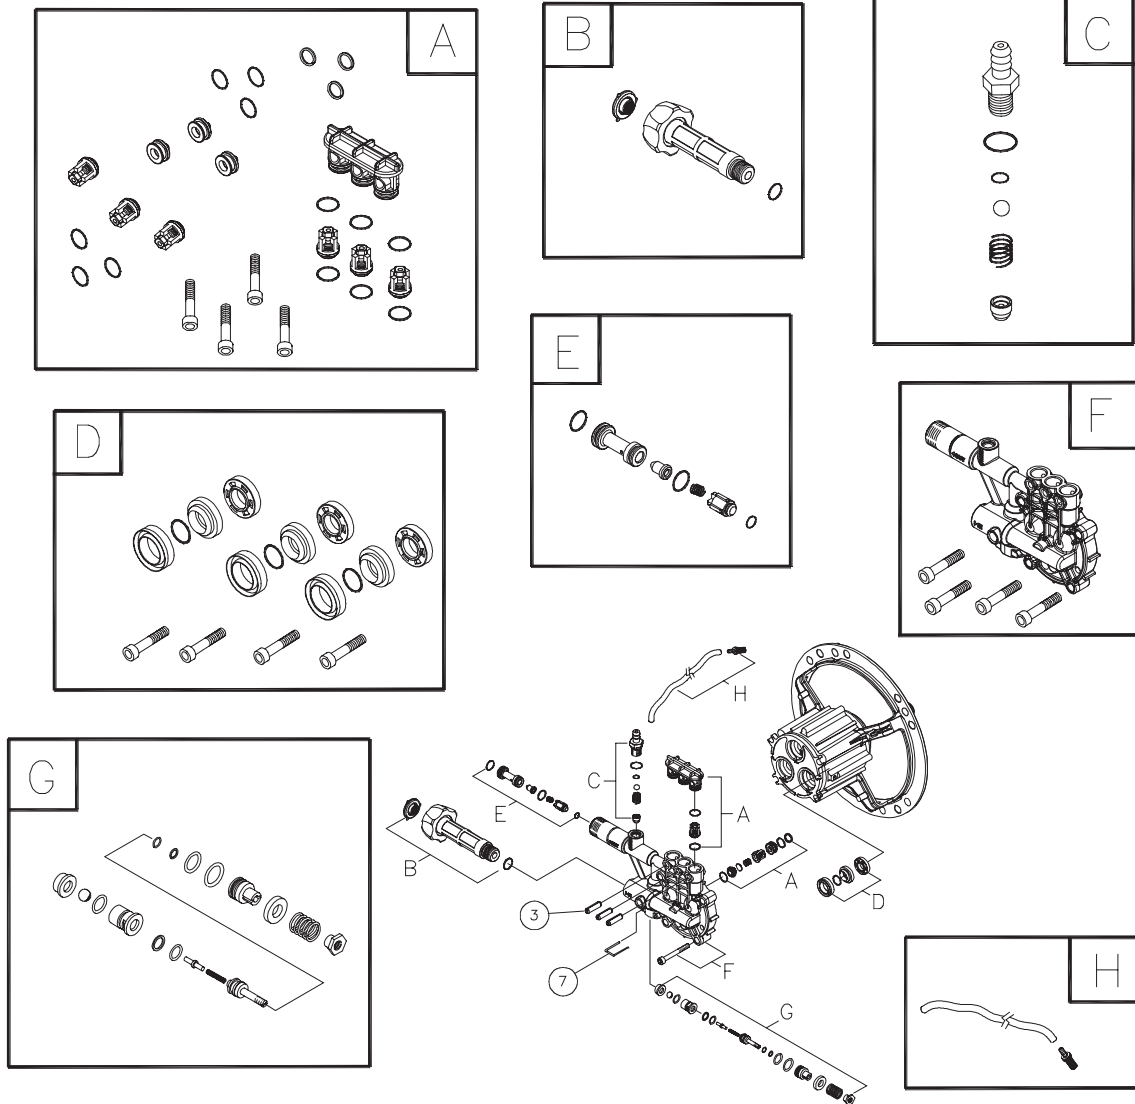

**Briggs & Stratton Power Products Group, LLC
Jefferson, Wisconsin, U.S.A.**

Exploded Views and Parts List

EXPLODED VIEW AND PARTS LIST — MAIN UNIT

Item	Part #	Description
1	201560GS	ASSY, Base
2	P199110GS	HANDLE
3	201370GS	KIT, Billboard w/Decals & Clips
	195964GS	Clips, Tree
	30809GS	Grommet
4	192525GS	KIT, Pump Mounting Hardware
5	201661GS	KIT, Gun Holder
6	200200GS	ASSY, Pump
	23139GS	Key
	194298GS	Valve, Thermal Relief
7	200730GS	KIT, Wheel
	192050GS	E-Ring
	192006GS	Axle
8	B2203GS	KIT, Handle Connector
9	201324GS	KIT, Nozzle
	198841GS	Nozzle, Soap
	195983AEGS	Nozzle, QC, Red
	195983QGS	Nozzle, QC, Grn
10	196006GS	HOSE, 25

Item	Part #	Description
11	200595GS	EXTENSION
12	193482GS	GUN
13	192310GS	KIT, Vibration Mount
900	§	ENGINE

Parts Not Illustrated

203776GS	MANUAL, Operator's
194256GS	KIT, Tag/Warning, Srv
275034	DECAL, Warning
790985	ASSY, Shroud/Label
201973GS	DECAL, Shroud
BB3061BGS	OIL BOTTLE
87815GS	GOGGLES

Optional Accessories

100516GS	KIT, O-Ring
6039	PUMP SAVER

§ - Contact Engine Manufacturer

Exploded Views and Parts List

EXPLODED VIEW AND PARTS LIST — PUMP

Item	Part #	Description
3	200274GS	PLUG, Elastic
7	190578GS	PIN
A	200298GS	KIT, CHECK VALVES
B	200278GS	KIT, WATER INLET
C	200279GS	KIT, CHEMICAL INJECTION
D	200280GS	KIT, HIGH PRESSURE SEALS
E	200281GS	KIT, CHEM INJECT VENTURI
F	200282GS	KIT, PUMP HEAD, ALUM
G	200283GS	KIT, BY-PASS
H	189971GS	KIT, CHEMICAL HOSE

Parts Not Illustrated	
B2384GS	FILTER, Inlet
186452GS	FILTER, Inlet, Bag of 10

Optional Accessories	
6039	PUMP SAVER
100516GS	KIT, O-Ring

NOTE: Item letters A - H are service kits and include all parts shown within the box.